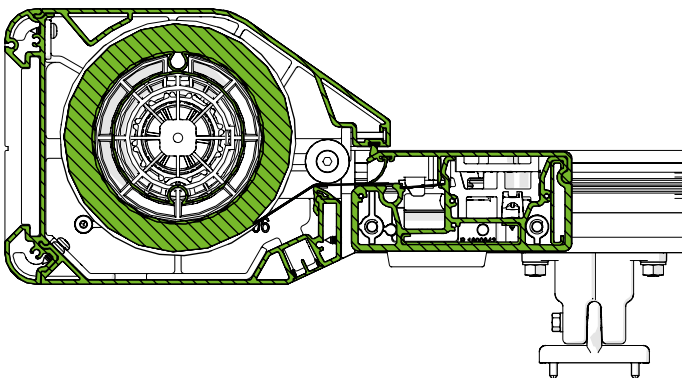

Fully closed box: keeps the fabric bright for years

No gap between the guide rails and the fabric