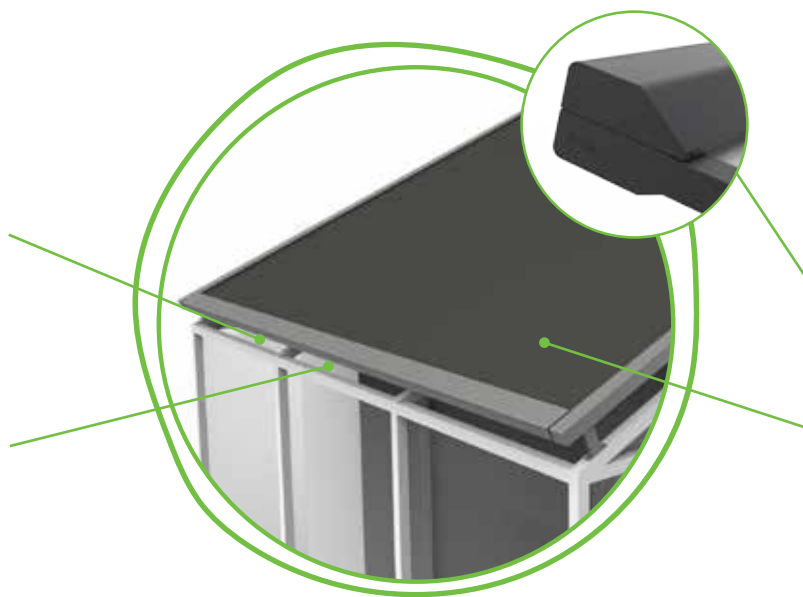

1 Ideal for large expanses of glass up to 24 m² in one frame.

2 Reduced sunlight on the vertical glass surfaces, thanks to the overhang.

3 Compact box: 245 (W) x 175 (H).

4 Taut fabric, courtesy of the innovative ZIP system.

Flexible mounting options

Support foot 1

Support foot 2

Guide rail

Fully closed box: keeps the fabric bright for years

No gap between the guide rails and the fabric

The right fabric for a perfect result

- Visual comfort
- Translucent or blackout
- Thermal and acoustic insulation
- Extremely durable
- Dirt repellent and fire resistant
- Harmonises perfectly with your home