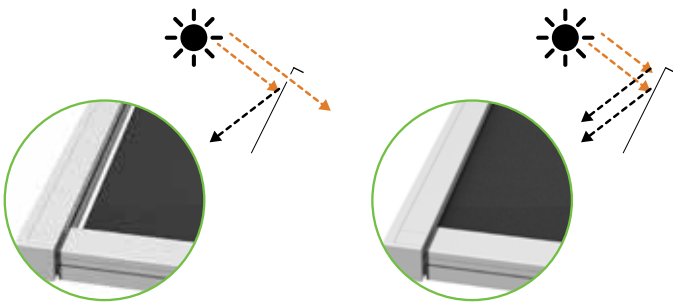

1 Ideal for large expanses of glass up to 24 m² in one frame.

2 Reduced sunlight on the vertical glass surfaces, thanks to the overhang.

3 Compact box: 245 (W) x 175 (H).

4 Taut fabric, courtesy of the innovative ZIP system.

Flexible mounting options

Support foot 1

Support foot 2

Guide rail

Fully closed box: keeps the fabric bright for years

No gap between the guide rails and the fabric

The right fabric for a perfect result

- Visual comfort
- Translucent or blackout
- Thermal and acoustic insulation
- Extremely durable
- Dirt repellent and fire resistant
- Harmonises perfectly with your home